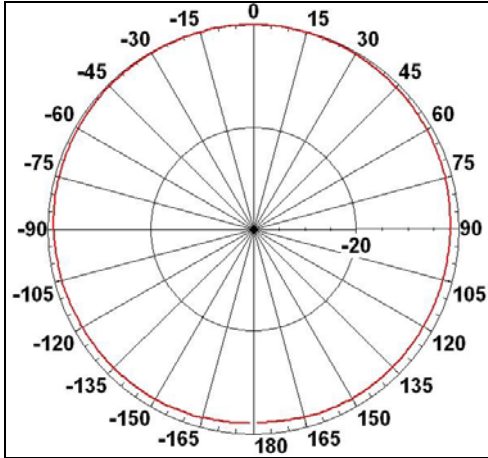

MT-262003/NV

902-928 MHz 8dBi Omni Antenna

Specifications

MTI PART NUMBER		MT - 262003/NV		
ELECTRICAL				
FREQUENCY RANGE	902-928 MHz			
PEAK GAIN	8 dBi (min)			
VSWR	1.7 : 1			
AZIMUTH BEAMWIDTH	Omnidirectional			
ELEVATION BEAMWIDTH	12° (typ)			
ELEVATION DOWNTILT	0° - 3° below horizon			
POLARIZATION	Linear Vertical			
SIDELobe LEVEL	-11 dB (max)			
CROSS POLARIZATION	-20 dB (max)			
INPUT IMPEDANCE	50 (ohm)			
INPUT POWER	10 W (max)			
LIGHTNING PROTECTION	DC Ground			
MECHANICAL				
DIMENSIONS (LxØ)	1318x44 (max)			
WEIGHT	5 kg (max)			
CONNECTOR	N - TYPE Female			
RADOME	Fiberglass			
BASE PLATE	Aluminum with chemical conversion coating			
OUTLINE DRAWING	See page 2			
MOUNTING KIT	Mounted to Pole Ø1.5"-Ø3" by the means of 2 clamps			
ENVIRONMENTAL				
TEST	STANDARD	DURATION	TEMPERATURE	NOTES
LOW TEMPERATURE	IEC 68-2-1	72 h	-55°C	-
HIGH TEMPERATURE	IEC 68-2-2	72 h	+71°C	-
TEMP. CYCLE	IEC 68-2-14	1 h	-45°C +70°C	3 Cycles
VIBRATION	IEC 60721-3-4	30 min/axis	-	Random 4M5
MECHANICAL SHOCK	IEC 60721-3-4	-	-	4M5
HUMIDITY	ETSI EN300-2-4 T4.1E	144 h	-	95%
WATER TIGHTNESS	IEC 529	-	-	IP54
SOLAR RADIATION	ASTM G53	1000 h	-	-
FLAMMABILITY	UL 94	-	-	Class HB
SALT SPRAY	IEC 68-2-11 Ka	500 h	-	-
ICE AND SNOW	-	-	-	25mm Radial
WIND SPEED SURVIVAL	-	-	-	220 Km/h
OPERATION	-	-	-	160 Km/h

902-928 MHz 8dBi Omni Antenna

Azimuth Radiation Pattern
 Midband Freq. 0.915 MHz

Elevation Radiation Pattern
 Midband Freq. 0.915 MHz

Dimensions [mm]

Existing Antenna Versions

MTI Wireless Edge is certified according to ISO 9001 and ISO 14001.