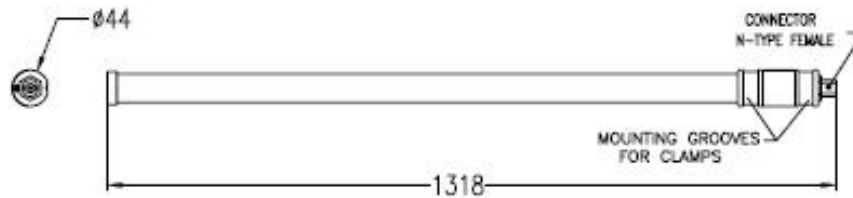

Dimensions [mm]

Existing Antenna Versions

MTI Wireless Edge is certified according to ISO 9001 and ISO 14001.

WAIVER!

While the information contained in this document has been carefully compiled to the best of our present knowledge, it is not intended as presentation or warranty of any kind on our part regarding the fitness of the products concerned for any particular use or purpose and neither shall any statement contained herein be construed as a recommendation to infringe any industrial property rights or as a license to use any such rights. The fitness of each product for any particular purpose must be checked beforehand with our specialists.

MTI Wireless Edge Ltd.
11 Hamelacha St.
Afek Industrial Park
Rosh Ha'ayin 48091, Israel
Tel: +972-3-9008900
Fax: +972-3-9008901
www.mtiwe.com