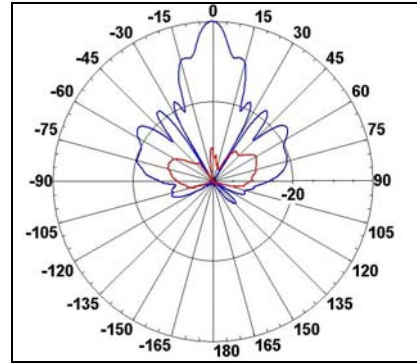

MT-344014/NH

2.15-2.162 GHz 17 dBi 45° Horizontal MDS

BTS Antenna

Specifications

MTI PART NUMBER		MT - 344014/NV
ELECTRICAL		
FREQUENCY RANGE		2.15-2.162 MHz
GAIN		17.5 dBi (min)
3 dB	AZIMUTH	43.5° ± 1.5°
	ELEVATION	9° (min)
POLARIZATION		Linear Horizontal
VSWR		1.5 : 1 (max)
FRONT TO BACK (REL to BORESIGHT)		-36 dB (max)
AZIMUTH - BACKLOBE (±112.5° to ± 247.5°)		
AZIMUTH SIDELOBES MORE THAN ± 67.5° FROM BORESIGHT		-30 dB (max)
CROSS POLARIZATION (REL TO BORESIGHT)		
AZIMUTH FROM	0° to ± 45°	-24dB (max)
	± 45° to ± 67.5°	-28dB (max)
	± 67.5° to ± 112.5°	-32dB (max)
	More than ± 112.5°	-36dB (max)
INPUT IMPEDANCE		50 (ohm)
ELECTRICAL DOWN TILT		Mechanical down tilt 0-5 deg
INPUT POWER RATING		10W (average), 100 W (peak)
LIGHTNING PROTECTION		DC Grounded
MECHANICAL		
DIMENSIONS (LxWxH)		833 x 336 x 42 mm (max)
WEIGHT		8.2 kg (max)
RF CONNECTOR		N-Type Female
OUTLINE DRAWING		See page 2
MOUNTING KIT		MT-120021
TEMPERATURE OPERATING		-40° C to + 70° C
WIND LOAD		220 Km/Hr
RELATIVE HUMIDITY		0% to 100%

2.15-2.162GHz 17.5dBi 45° Horizontal BTS Antenna

Azimuth Radiation Pattern
 Midband Freq. 2.155 GHz

Elevation Radiation Pattern
 Midband Freq. 2.155 GHz

Dimensions [mm]

Existing Antenna Versions

MTI Wireless Edge is certified according to ISO 9001 and ISO 14001.