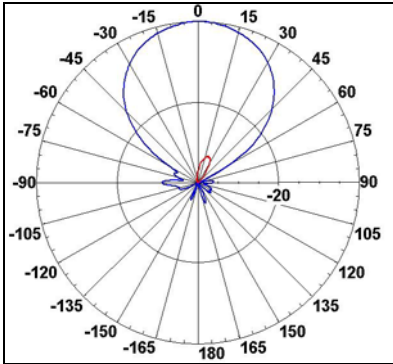

MT-344014/NH

2.15-2.162 GHz 17 dBi 45° Horizontal MDS

BTS Antenna

Specifications

MTI PART NUMBER		MT - 344014/NV
ELECTRICAL		
FREQUENCY RANGE		2.15-2.162 MHz
GAIN		17.5 dBi (min)
3 dB	AZIMUTH	43.5° ± 1.5°
	ELEVATION	9° (min)
POLARIZATION		Linear Horizontal
VSWR		1.5 : 1 (max)
FRONT TO BACK (REL to BORESIGHT)		-36 dB (max)
AZIMUTH - BACKLOBE (±112.5° to ± 247.5°)		
AZIMUTH SIDELOBES MORE THAN ± 67.5° FROM BORESIGHT		-30 dB (max)
CROSS POLARIZATION (REL TO BORESIGHT)		
AZIMUTH FROM	0° to ± 45°	-24dB (max)
	± 45° to ± 67.5°	-28dB (max)
	± 67.5° to ± 112.5°	-32dB (max)
	More than ± 112.5°	-36dB (max)
INPUT IMPEDANCE		50 (ohm)
ELECTRICAL DOWN TILT		Mechanical down tilt 0-5 deg
INPUT POWER RATING		10W (average), 100 W (peak)
LIGHTNING PROTECTION		DC Grounded
MECHANICAL		
DIMENSIONS (LxWxH)		833 x 336 x 42 mm (max)
WEIGHT		8.2 kg (max)
RF CONNECTOR		N-Type Female
OUTLINE DRAWING		See page 2
MOUNTING KIT		MT-120021
TEMPERATURE OPERATING		-40° C to + 70° C
WIND LOAD		220 Km/Hr
RELATIVE HUMIDITY		0% to 100%

2.15-2.162GHz 17.5dBi 45° Horizontal BTS Antenna

Azimuth Radiation Pattern
 Midband Freq. 2.155 GHz

Elevation Radiation Pattern
 Midband Freq. 2.155 GHz

Dimensions [mm]

Existing Antenna Versions

MTI Wireless Edge is certified according to ISO 9001 and ISO 14001.