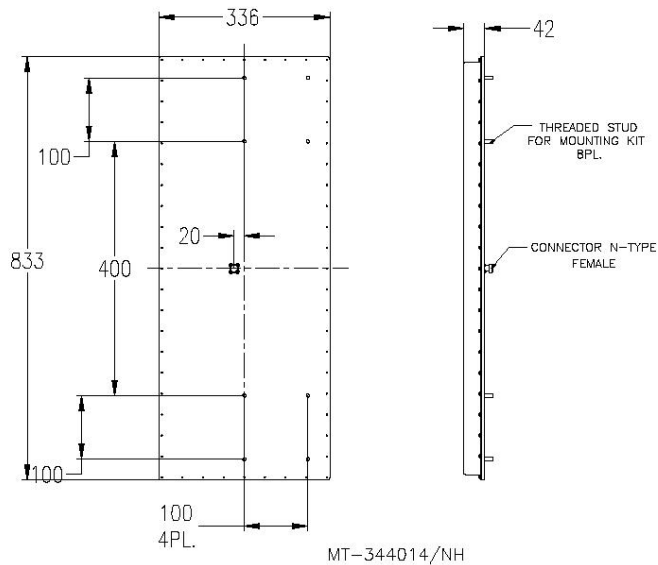

MT-344014/NH

2.15-2.162 GHz 17 dBi 45° Horizontal MDS

BTS Antenna

Specifications

MTI PART NUMBER		MT - 344014/NV
ELECTRICAL		
FREQUENCY RANGE		2.15-2.162 MHz
GAIN		17.5 dBi (min)
3 dB	AZIMUTH	43.5° ± 1.5°
	ELEVATION	9° (min)
POLARIZATION		Linear Horizontal
VSWR		1.5 : 1 (max)
FRONT TO BACK (REL to BORESIGHT)		-36 dB (max)
AZIMUTH - BACKLOBE (±112.5° to ± 247.5°)		
AZIMUTH SIDELOBES MORE THAN ± 67.5° FROM BORESIGHT		-30 dB (max)
CROSS POLARIZATION (REL TO BORESIGHT)		
AZIMUTH FROM	0° to ± 45°	-24dB (max)
	± 45° to ± 67.5°	-28dB (max)
	± 67.5° to ± 112.5°	-32dB (max)
	More than ± 112.5°	-36dB (max)
INPUT IMPEDANCE		50 (ohm)
ELECTRICAL DOWN TILT		Mechanical down tilt 0-5 deg
INPUT POWER RATING		10W (average), 100 W (peak)
LIGHTNING PROTECTION		DC Grounded
MECHANICAL		
DIMENSIONS (LxWxH)		833 x 336 x 42 mm (max)
WEIGHT		8.2 kg (max)
RF CONNECTOR		N-Type Female
OUTLINE DRAWING		See page 2
MOUNTING KIT		MT-120021
TEMPERATURE OPERATING		-40° C to + 70° C
WIND LOAD		220 Km/Hr
RELATIVE HUMIDITY		0% to 100%

2.15-2.162GHz 17.5dBi 45° Horizontal BTS Antenna

Azimuth Radiation Pattern
 Midband Freq. 2.155 GHz

Elevation Radiation Pattern
 Midband Freq. 2.155 GHz

Dimensions [mm]

Existing Antenna Versions

MTI Wireless Edge is certified according to ISO 9001 and ISO 14001.